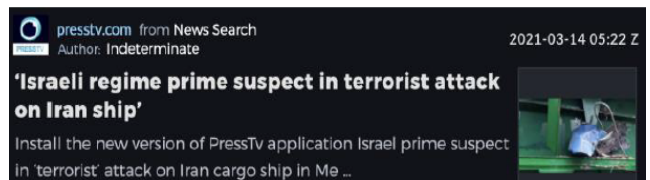

GLOBAL NEWS

March 16, 2021

Global Situational Awareness

Post-coup tension and violence continue in Myanmar, marked by lethal clashes and martial law. Other global news highlights include an attack on an Iranian cargo ship, a new unity government in Libya, the advent of a “patriots only” rule for political candidates in Hong Kong, and ongoing hacking concerns for Microsoft Exchange servers.

Babel Channels provides dedicated Global – Breaking News coverage and other country and topic specific channels for awareness and insight into important events such as political unrest, terror attacks, governmental changes, military activity, economic reports, diplomatic developments, cyber concerns, and legal issues. Some of this noteworthy material that Babel Channels recently illuminated follows: